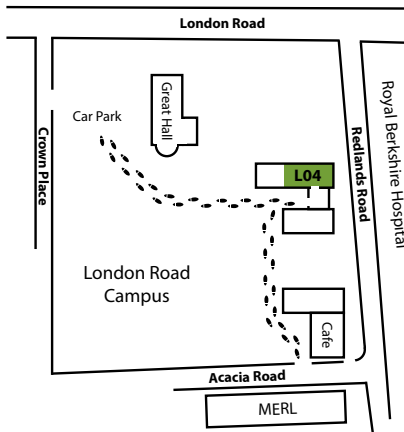

Art Building L04  
The Institute of Education  
University of Reading  
London Road Campus  
RG1 5AQ

## GETTING TO THE SHOW

**Art Building L04, University of Reading, London Road Campus, RG1 5AQ**

The London Road Campus is situated opposite the Royal Berkshire Hospital on Redlands Road. Access is easy using Reading Buses nos. 3, 9, 19a, b and c, to Craven Road, or no. 21 to Kendrick Road. There is **limited free parking** in the University's White Gates Car Park off Crown Place. Pedestrian access is also from Acacia Road. Signs will guide you to the exhibition space.